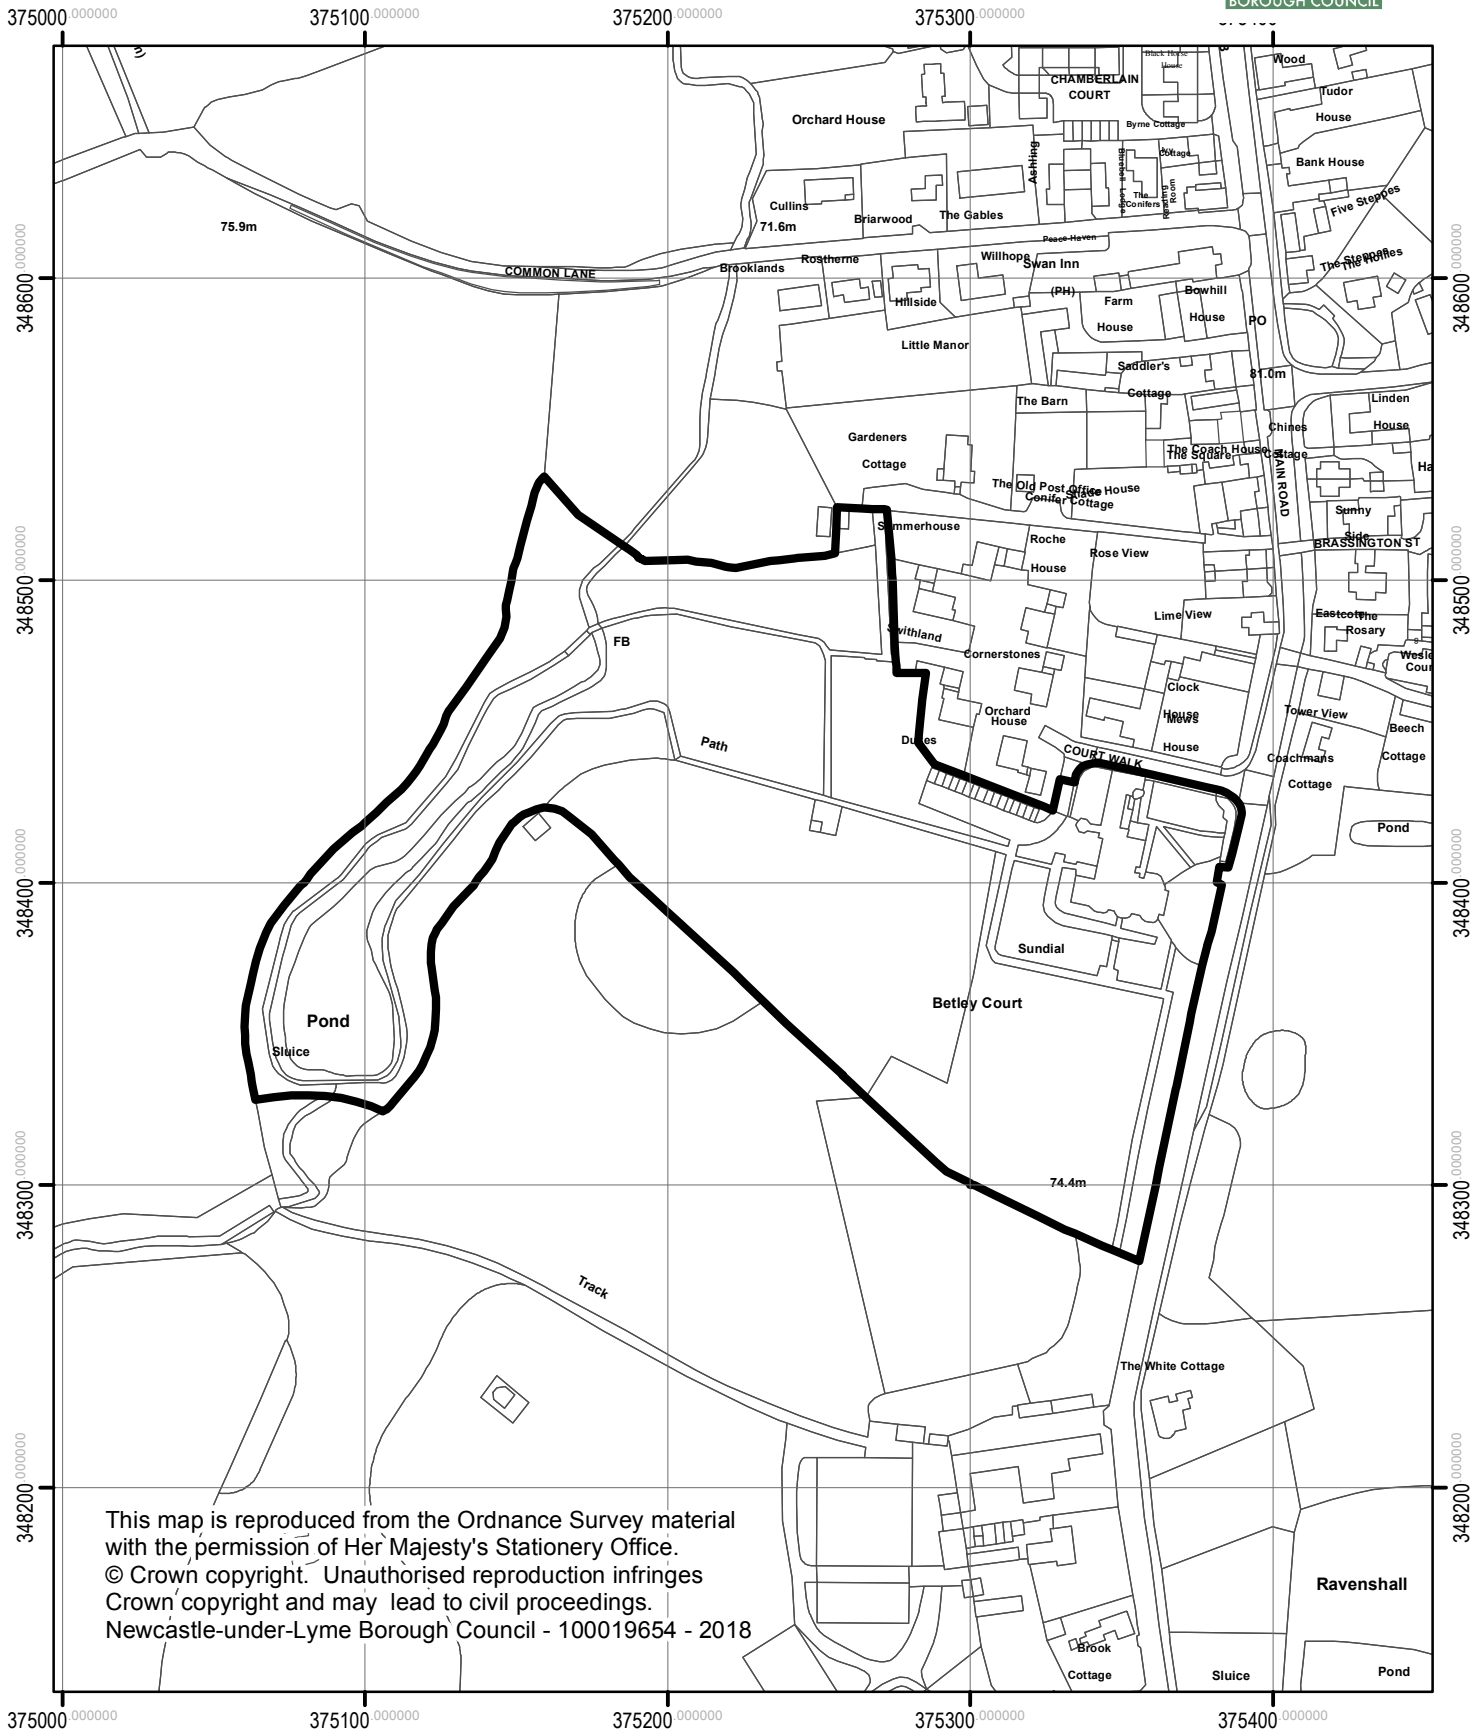

# Betley Court Main Road, Betley

This map is reproduced from the Ordnance Survey material with the permission of Her Majesty's Stationery Office.  
 © Crown copyright. Unauthorised reproduction infringes Crown copyright and may lead to civil proceedings.  
 Newcastle-under-Lyme Borough Council - 100019654 - 2018